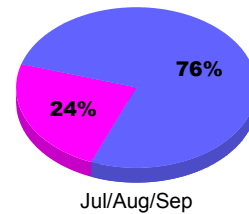

Membership Results
2011-2012

Membership
2010-2011

Month	Net Memb Goal	Actual New Memb	Actual Dropped Memb	Gain/Loss of Memb	Gain/Loss of Memb
Jul/Aug/Sep		47	-49	-2	-23
Totals		47	-49	-2	-23

Membership Results 2011-2012

Goal, New, Dropped, Gain/Loss

Comparison of Membership Gain/Loss

Current Year Compared to the Previous Year

Gender Comparison 2011-2012

Male Female